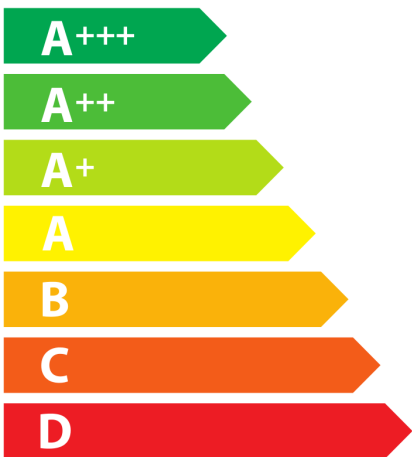

ENERG
енергия · ενέργεια
ENERJI

ELICA

E123BII-044-001

49
kWh/yil

Icon of a three-leaf plant inside a circle. Below it, the text "ABCD**E**FG" is displayed, with 'E' being the largest and bolded.

Icon of a light bulb. Below it, the text "A**B**CDEFG" is displayed, with 'B' being the largest and bolded.

Icon of water droplets falling from a pipe. Below it, the text "ABC**D**EFG" is displayed, with 'D' being the largest and bolded.

Icon of a speaker with sound waves. Below it, the text "**55** dB" is displayed, with '55' being the largest and bolded.