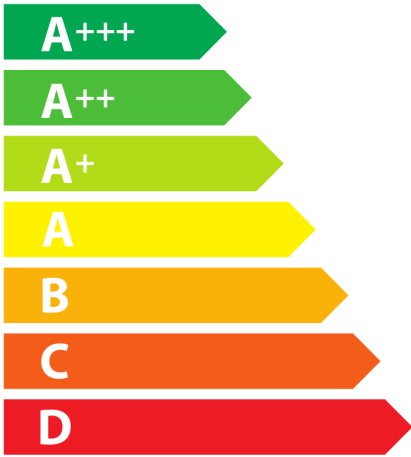

ENERG

енергия · ενέργεια
ENERJI

Y

IJA

IE

IA

ELICA

E017FII-001-002

50
kWh/yil

Icon of a three-leaf plant inside a circle. Below it, the text "ABCD**E**FG" is displayed, with 'E' being the largest and bolded.

Icon of a light bulb. Below it, the text "ABC**D**EFG" is displayed, with 'D' being the largest and bolded.

Icon of water droplets falling from a pipe. Below it, the text "ABCD**E**FG" is displayed, with 'E' being the largest and bolded.

Icon of a speaker with sound waves. Below it, the text "**54** dB" is displayed, with '54' being the largest and bolded.