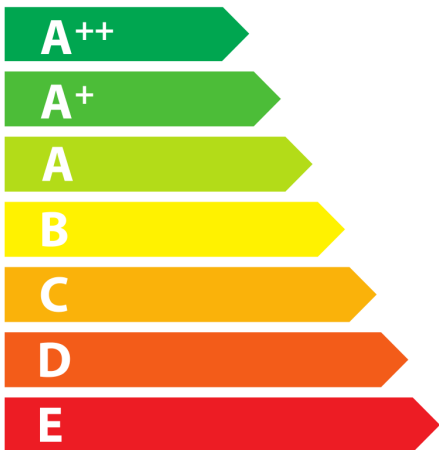

ENERG

енергия · ενέργεια
ENERGI

Y

IJA

IE

IA

ELICA

E015AII-097-002

66
kWh/yil

Icon of a three-leaf plant inside a circle. Below it, the text 'ABCD**E**FG' indicates that this class is the most energy-efficient.

Icon of a light bulb. Below it, the text 'AB**C**DEFG' indicates that this class is the most energy-efficient.

Icon of water droplets falling from a pipe. Below it, the text 'ABC**D**EFG' indicates that this class is the most energy-efficient.

Icon of a speaker with sound waves. Below it, the text '**71** dB' indicates the sound power level.