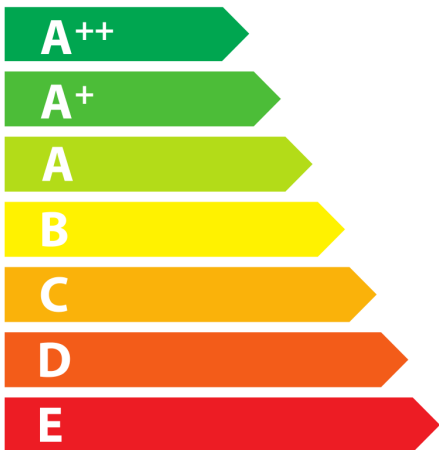

ENERG

енергия · ενέργεια
ENERGI

Y

IJA

IE

IA

ELICA

E015AII-097-002

66
kWh/yil

Icon of a three-leaf plant inside a circle. Below it, the text 'ABCD**E**FG' is displayed, with 'E' being the largest and bolded.

Icon of a light bulb. Below it, the text 'ABC**C**DEFG' is displayed, with 'C' being the largest and bolded.

Icon of water droplets falling from a pipe. Below it, the text 'ABC**D**EFG' is displayed, with 'D' being the largest and bolded.

Icon of a speaker with sound waves. Below it, the text '**71** dB' is displayed, with '71' being the largest and bolded.