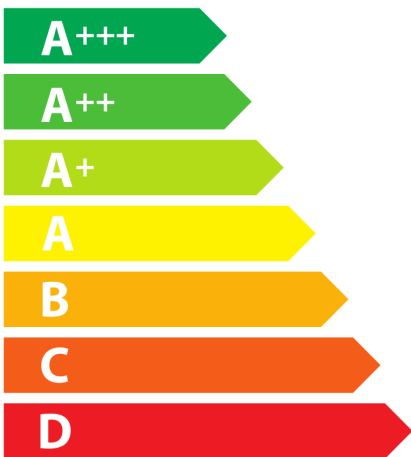

ENERG
 енергия · ενέργεια
 ENERJİ

ELICA

E017EXI-003-502

66
 kWh/yıl

A circular icon containing three leaves, representing energy saving. Below it, the text "A**B**CDEFG" is displayed, with 'B' being the largest and bolded.

An icon of a light bulb. Below it, the text "A**B**CDEFG" is displayed, with 'B' being the largest and bolded.

An icon showing water drops falling from a textured surface, representing water consumption. Below it, the text "ABC**D**EFG" is displayed, with 'D' being the largest and bolded.

An icon of a speaker with sound waves, representing sound power level. Below it, the text "65 dB" is displayed.

65/2014