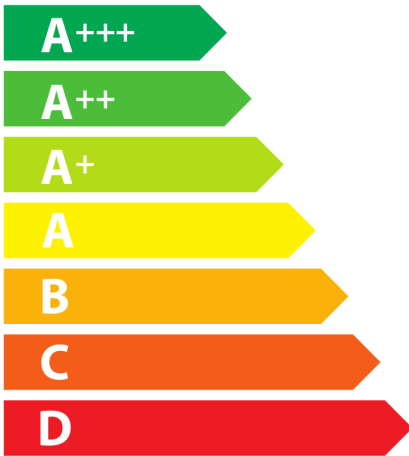

**ENERG**  
енергия · ενέργεια  
ENERGI

ELICA

E101XXI-021-001

**78**  
kWh/yil

Icon of a three-leaf plant inside a circle. Below it, the text 'ABC**C**DEFG' is displayed, with 'C' being the largest and bolded.

Icon of a light bulb. Below it, the text 'A**A**BCDEFG' is displayed, with 'A' being the largest and bolded.

Icon of water drops falling from a pipe. Below it, the text 'A**B**CDEFG' is displayed, with 'B' being the largest and bolded.

Icon of a speaker with sound waves. Below it, the text '**63** dB' is displayed, with '63' being the largest and bolded.

65/2014

64214507A