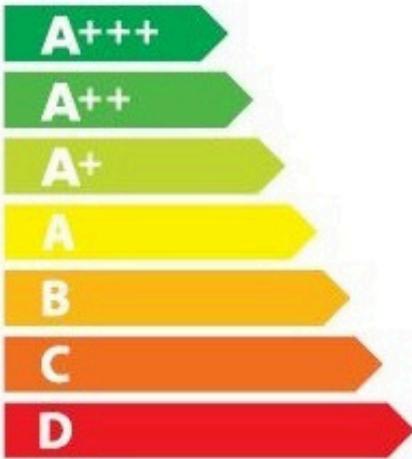

ENERGY

ELICA

E017EXI-031-003

49
kWh/annum

ABCDEFG

ABCDEFG

ABC**D**EFG

64 dB