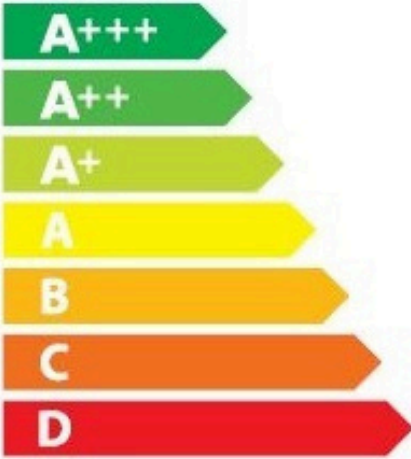

ENERGY

ELICA

E023GII-010-006

69
kWh/annum

ABCD **E** FG

A BCDEFG

AB **C** DEFG

65 dB