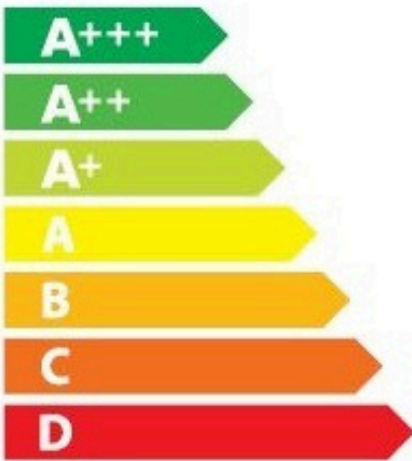

# ENERGY

ELICA

E127XXI-015-003

**B**

**106**

kWh/annum

A **B** CDEFG

A **B** CDEFG