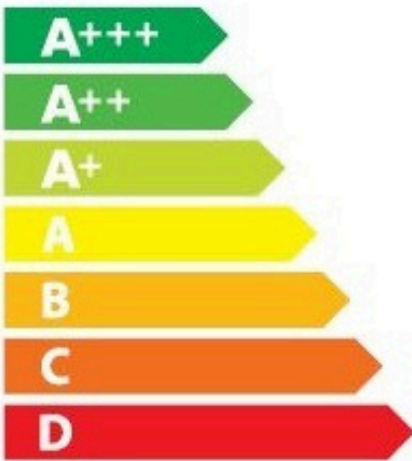

ENERGY

ELICA

E017EII-035-001

55
kWh/annum

ABCDEFG

ABCDEFG

AB**C**DEFG

70 dB