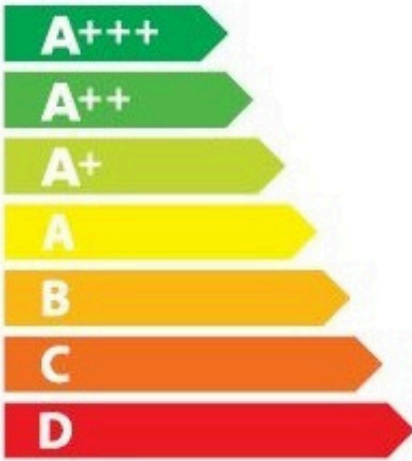

ENERGY

ELICA

KP07XXI-001-001

48
kWh/annum

ABCDEFG

ABCDEFG

ABCD**E**FG

62 dB