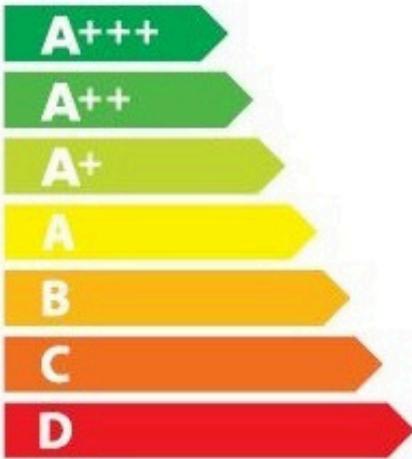

ENERGY

ELICA

E127XXI-023-002

44
kWh/annum

ABCDEFG

ABCDEFG

ABCDEF**G**

53 dB