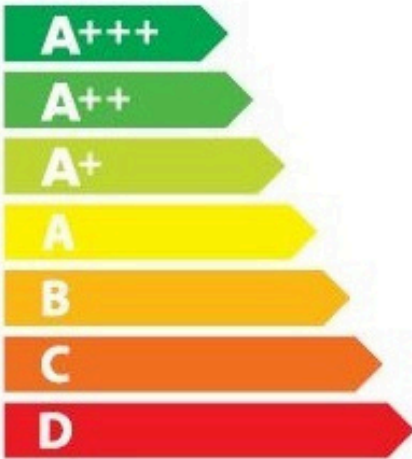

ENERGY

ELICA

E127XXI-025-001

60
kWh/annum

ABCDEFG

A**B**CDEFG

ABCDE**F**G

68 dB