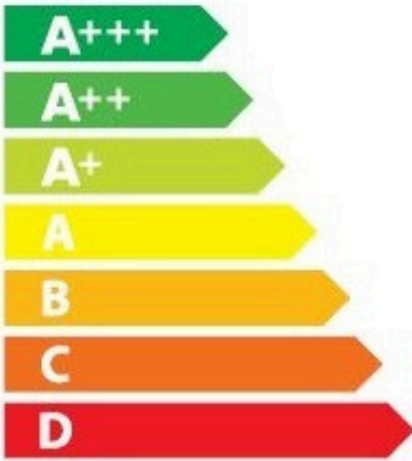

ENERGY

ELICA

C077XXI-034-001

46
kWh/annum

ABCDEFG

ABCDEFG

ABCDE**F**G

64 dB