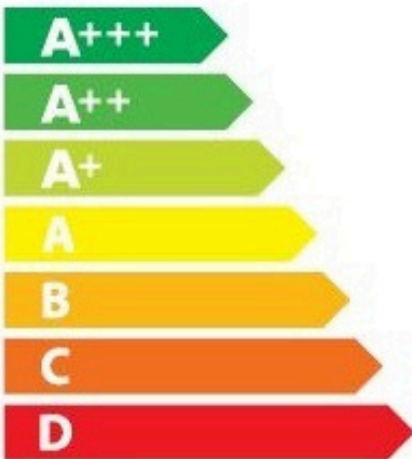

ENERGY

ELICA

K05XXXI-025-002

49
kWh/annum

ABCDEFG

ABCDEFG

ABC**D**EFG

62 dB