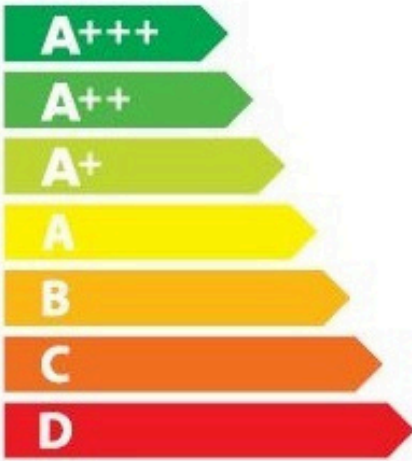

# ENERGY

ELICA

K05XXXI-025-002

**49**  
kWh/annum

**A**BCDEFG

**A**BCDEFG

ABC**D**EFG

**62** dB