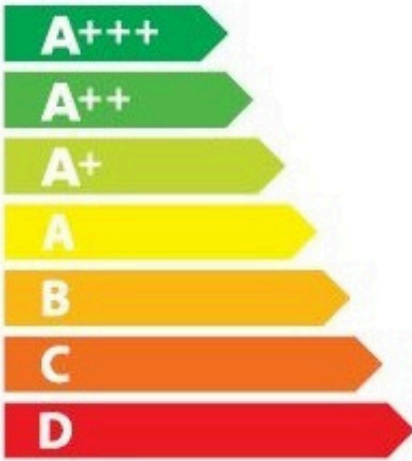

ENERGY

ELICA

E077XXI-294-004

49
kWh/annum

ABCDEFG

ABCDEFG

ABC**D**EFG

53 dB