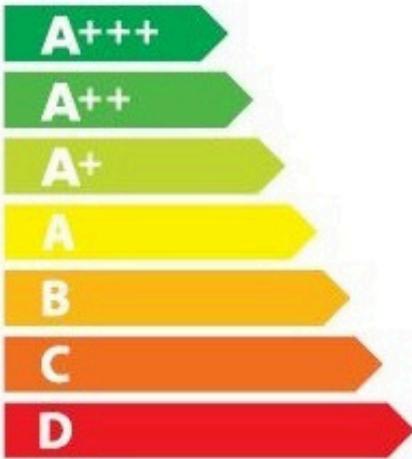

ENERGY

ELICA

E122EXI-003-001

A

43
kWh/annum

ABCDEFG

ABCDEFG

ABCD**E**FG