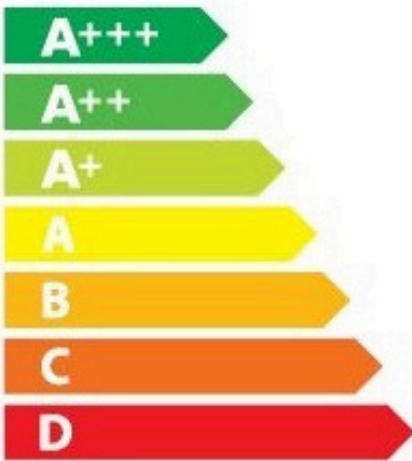

ENERGY

ELICA

E017EII-027-001

B

56
kWh/annum

B CDEFG

A BCDEFG

AB **C** DEFG