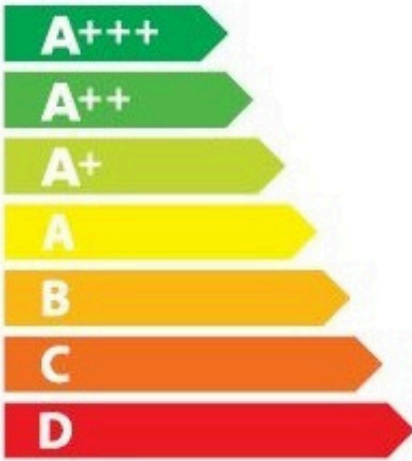

ENERGY

ELICA

E017EXI-022-002

B

69
kWh/annum

B CDEFG

A BCDEFG

ABC **D** EFG