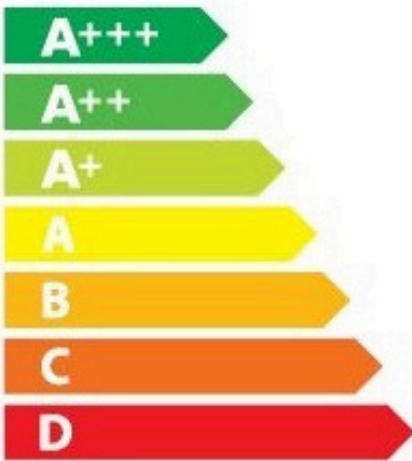

ENERGY

ELICA

HI03XXI-003-004

50
kWh/annum

ABCDEFG

—

AB**C**DEFG

61 dB