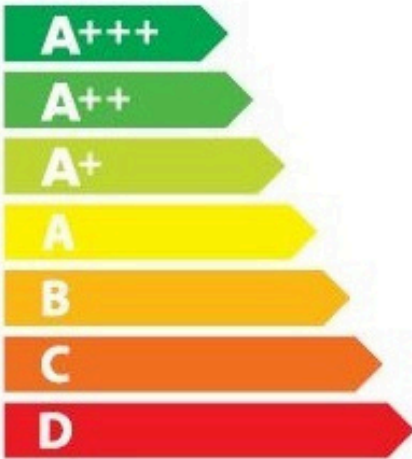

ENERGY

ELICA

K06XXXI-003-001

A

18
kWh/annum

AB**C**DEFG

ABCDEFG

ABCD**E**FG