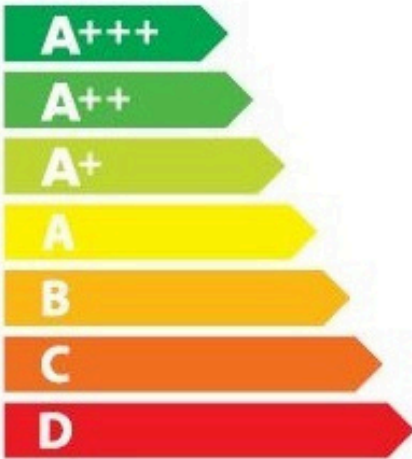

# ENERGY

ELICA

HI03XXI-005-002

**A**

**58**  
kWh/annum

**A**BCDEFG

—

AB**C**DEFG