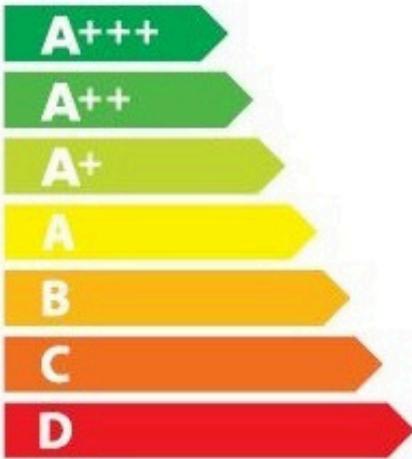

ENERGY

ELICA

HG03XXI-002-001

50
kWh/annum

ABCDEFG

—

AB**C**DEFG

63 dB