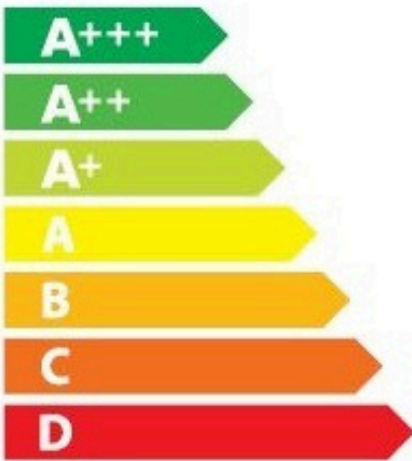

# ENERGY

ELICA

E077XXI-168-508

**B**

**82**  
kWh/annum

**B** CDEFG

**A** BCDEFG

ABC **D** EFG

**65** dB

65/2014