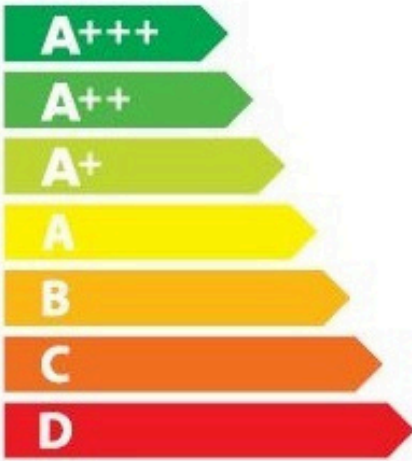

ENERGY

ELICA

E077XXI-168-508

B

82
kWh/annum

B CDEFG

A BCDEFG

ABC **D** EFG