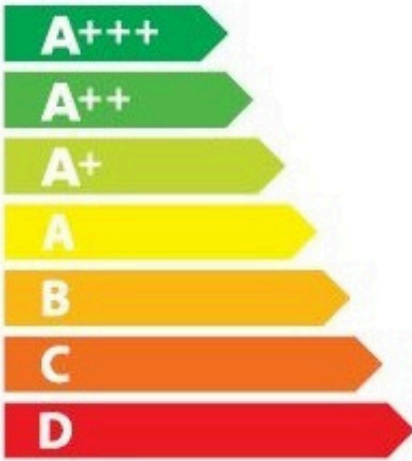

ENERGY

ELICA

E100GXI-010-002

50
kWh/annum

ABCDEFG

ABCDEFG

AB**C**DEFG

51 dB