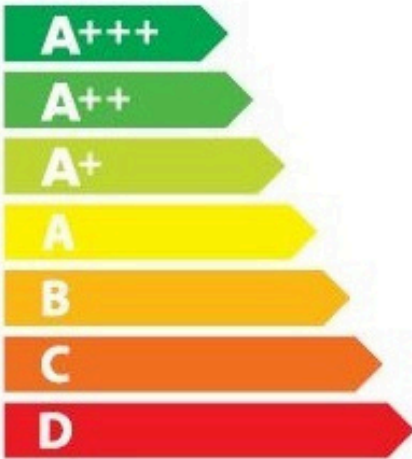

ENERGY

ELICA

E122DXI-001-506

45
kWh/annum

ABCDEFG

ABCD**E**FG

ABC**D**EFG

63 dB