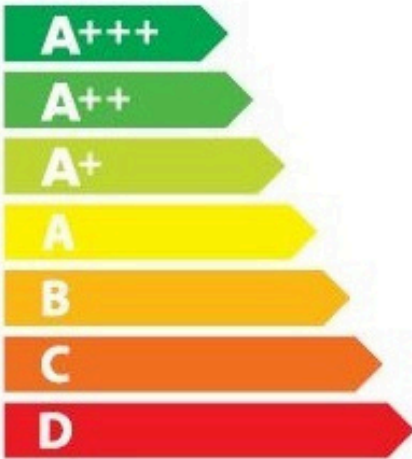

ENERGY

ELICA

WISE BL/A/90

B

76
kWh/annum

B CDEFG

A BCDEFG

ABCDEF **F** G