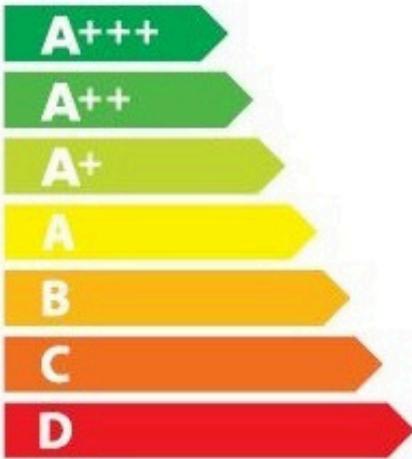

ENERGY

ELICA

E095XXI-004-001

A

48
kWh/annum

ABCDEFG

ABCDEFG

ABC**D**EFG