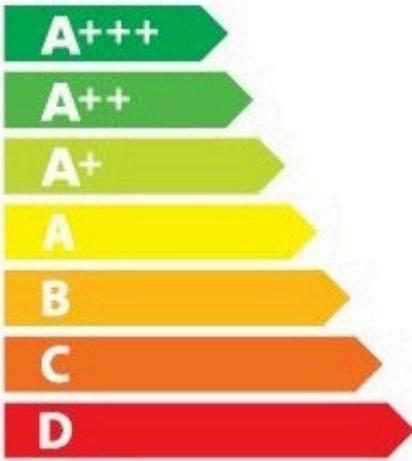

ENERGY

ELICA

K05XXXI-034-001

A

46
kWh/annum

ABCDEFG

ABCDEFG

ABCD**E**FG