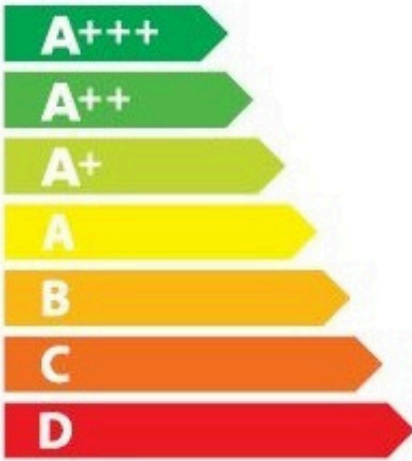

# ENERGY

ELICA

E017EII-035-001

**55**  
kWh/annum

**A**BCDEFG

**A**BCDEFG

AB**C**DEFG

**70** dB