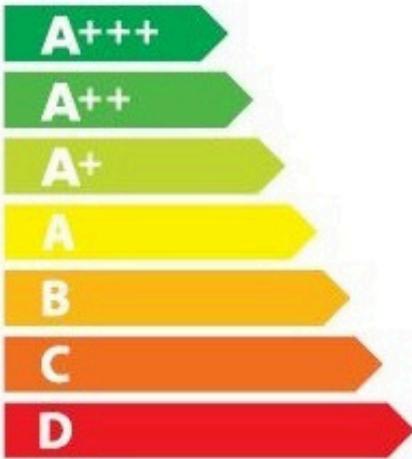

ENERGY

ELICA

E017EII-035-001

55
kWh/annum

ABCDEFG

ABCDEFG

AB**C**DEFG

70 dB