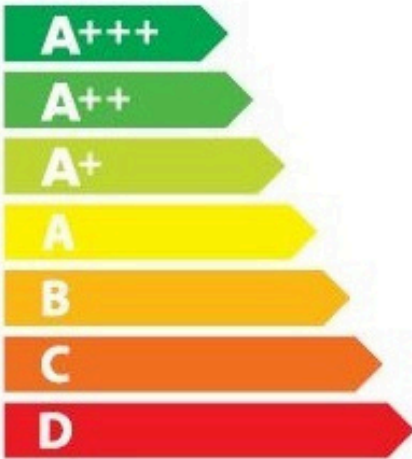

ENERGY

ELICA

E077XXI-168-503

B

83
kWh/annum

B CDEFG

A BCDEFG

ABC **D** EFG