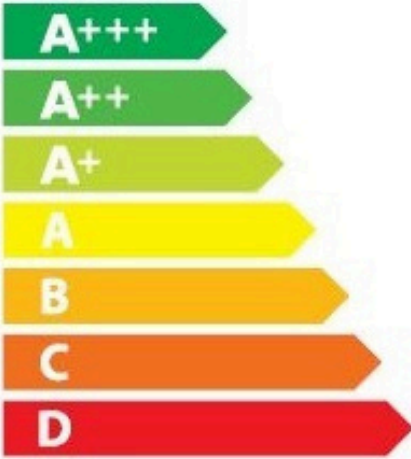

ENERGY

ELICA

E076BII-030-003

76
kWh/annum

ABCD**E**FG

ABCDEFG

AB**C**DEFG

62 dB