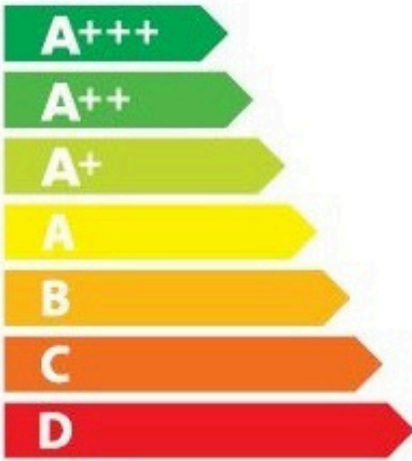

ENERGY

ELICA

E077CXI-002-503

51
kWh/annum

ABCDEFG

A**B**CDEFG

ABCDEFG

62 dB