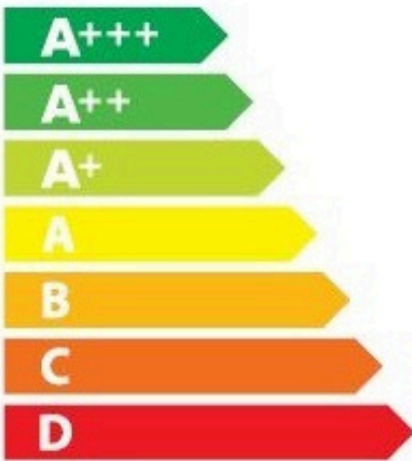

ENERGY

ELICA

E077XXI-125-004

51
kWh/annum

ABCDEFG

ABC**C**DEFG

ABCDE**F**G

60 dB