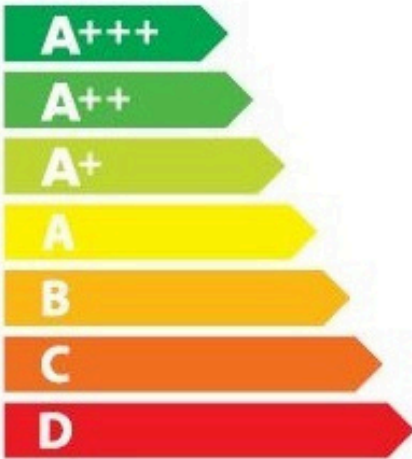

ENERGY

ELICA

E077XXI-125-004

51
kWh/annum

ABCDEFG

ABC**C**DEFG

ABCDE**F**G

60 dB