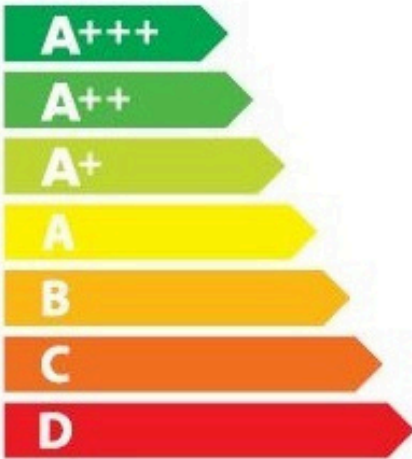

ENERGY

ELICA

E077XXI-197-001

A

46
kWh/annum

ABCDEFG

ABCDEFG

ABCD**E**FG