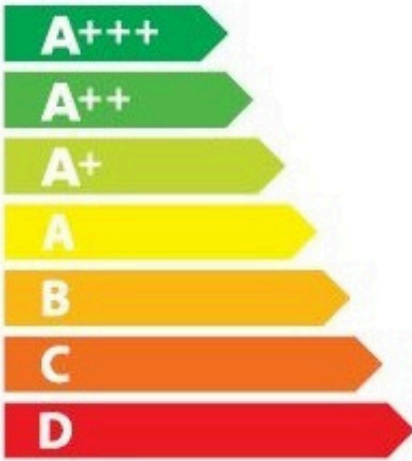

ENERGY

ELICA

E076BII-030-003

76
kWh/annum

ABCD **E** FG

A BCDEFG

AB **C** DEFG

62 dB