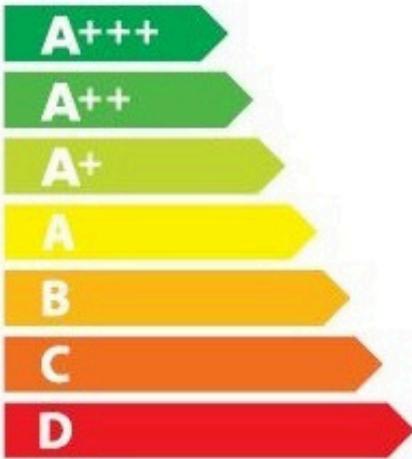

ENERGY

ELICA

E017AXI-014-001

C

114

kWh/annum

ABC**D** EFG

A BCDEFG