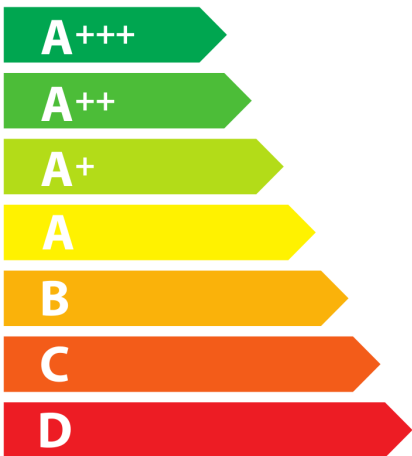

ENERG
енергия · ενεργεια

ELICA

S017EXI-001-001

54
kWh/annum

Icon of a water tap with three droplets. Below it, the text **AB**CDEFG, where **B** is the class.

Icon of a light bulb. Below it, the text **AB**CDEFG, where **B** is the class.

Icon of a water tap with a cross-hatched stopper and three droplets. Below it, the text ABC**D**EFG, where **D** is the class.

Icon of a speaker with sound waves. Below it, the text **67** dB.

65/2014