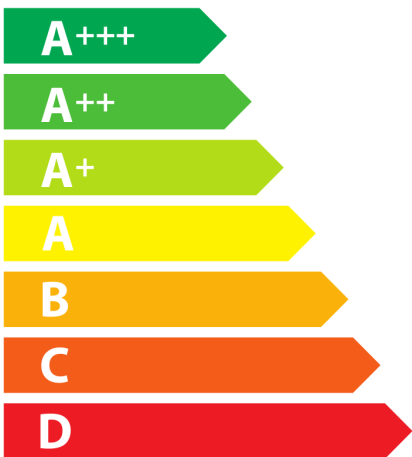

ENERG

енергия · ενεργεια

Y

IJA

IE

IA

Elica

E017DXI-017-003

110
kWh/annum

Icon of a three-leaf plant inside a circle. Below it, the text 'ABC**C**DEFG' is displayed, with 'C' being the largest and bolded.

Icon of a light bulb. Below it, the text 'A**A**BCDEFG' is displayed, with 'A' being the largest and bolded.

Icon of water drops falling from a pipe. Below it, the text 'ABC**C**DEFG' is displayed, with 'C' being the largest and bolded.

Icon of a speaker with sound waves. Below it, the text '70 dB' is displayed.