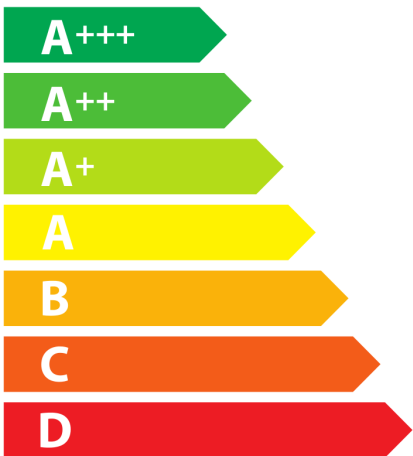

ENERG

енергия · ενεργεια

ELICA

E077XXI-168-508

82
kWh/annum

Water consumption icon showing a three-leaf plant. Below it, the scale **B**CDEFG is shown, with **B** being the selected class.

Lighting energy consumption icon showing a light bulb. Below it, the scale **A**BCDEFG is shown, with **A** being the selected class.

Water leakage icon showing a pipe with water dripping. Below it, the scale ABC**D**EFG is shown, with **D** being the selected class.

Sound power level icon showing a speaker. Below it, the value **65** dB is displayed.