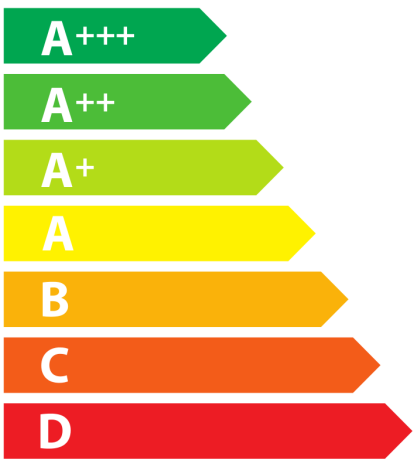

ENERG
енергия · ενεργεια

ELICA

E023DII-025-003

57
kWh/annum

Icon of a three-leaf plant inside a circle.

ABCD**E**FG

Icon of a light bulb.

AB**C**DEFG

Icon of water drops falling from a pipe.

ABC**D**EFG

Icon of a speaker with sound waves.

68 dB