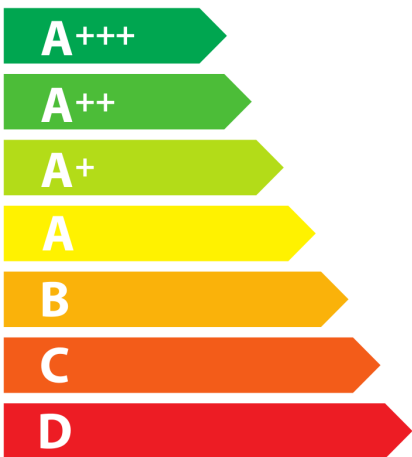

ENERG

енергия · ενεργεια

ELICA

E100DXI-118-516

80
kWh/annum

A circular icon containing three leaves, representing energy saving. Below it is the label **B** CDEFG.

A light bulb icon representing energy consumption. Below it is the label **A** BCDEFG.

An icon showing water drops falling from a pipe, representing water consumption. Below it is the label **B** CDEFG.

A speaker icon representing sound power level. Below it is the label **69** dB.

65/2014