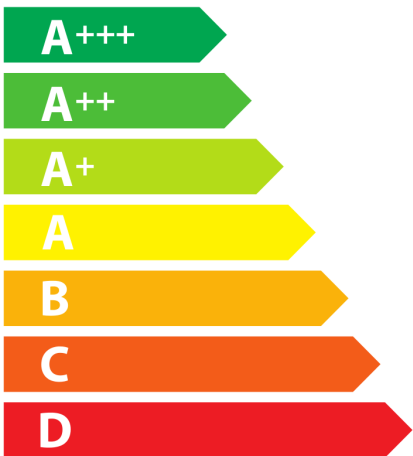

ENERG

енергия · ενεργεια

ELICA

E077XXI-168-503

83
kWh/annum

A circular icon containing three leaves, representing energy saving. Below it is the text **B** CDEFG.

An icon of a light bulb, representing energy consumption. Below it is the text **A** BCDEFG.

An icon showing water dripping from a pipe, representing water consumption. Below it is the text ABC **D** EFG.

An icon of a speaker with sound waves, representing sound power level. Below it is the text **65** dB.