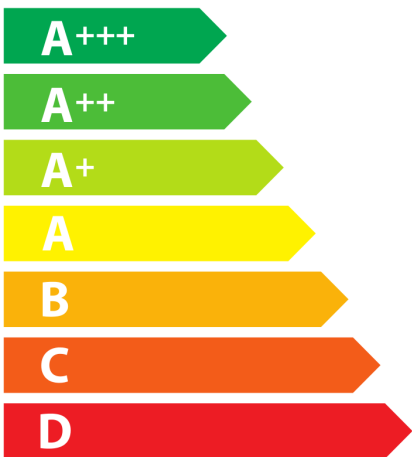

**ENERG**  
енергия · ενεργεια

Elica

E124XXI-031-501

**101**  
kWh/annum

Icon of a three-leaf plant inside a circle, representing energy saving. Below it, the text 'ABC**C**DEFG' is displayed, with 'C' being the largest and bolded.

Icon of a light bulb, representing energy saving. Below it, the text 'ABC**D**EFG' is displayed, with 'D' being the largest and bolded.

Icon of water drops falling from a pipe, representing water saving. Below it, the text 'ABC**D**EFG' is displayed, with 'D' being the largest and bolded.

Icon of a speaker with sound waves, representing sound power level. Below it, the text '61 dB' is displayed.

65/2014

PRF0038809A