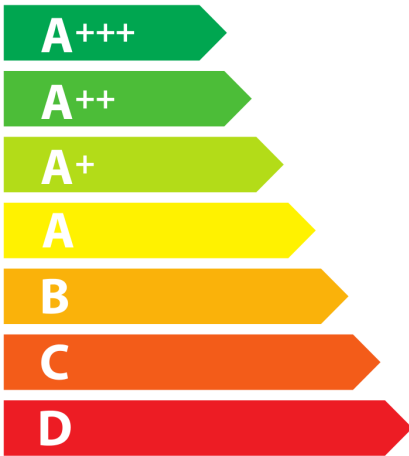

ENERG
енергия · ενεργεια

ELICA

E077XXI-168-504

80
kWh/annum

Icon of a three-leaf plant inside a circle. Below it, the text "A B C D E F G" is shown, with the letter "B" in a larger, bold font.

Icon of a light bulb. Below it, the text "A B C D E F G" is shown, with the letter "A" in a larger, bold font.

Icon of water drops falling from a pipe. Below it, the text "A B C D E F G" is shown, with the letter "G" in a larger, bold font.

Icon of a speaker with sound waves. Below it, the text "68 dB" is shown.