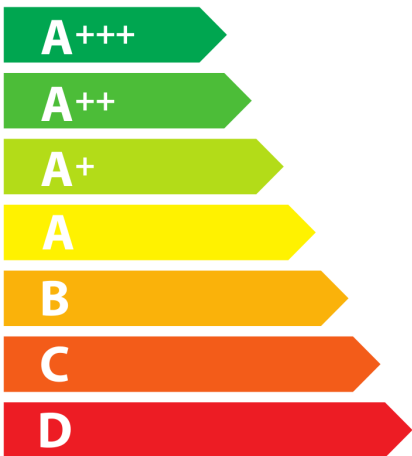

ENERG
енергия · ενεργεια

ELICA

E100DXI-100-502

105
kWh/annum

Icon of a three-leaf plant inside a circle.

A **B** C D E F G

Icon of a light bulb.

A B C D E **F** G

Icon of water drops falling from a pipe.

A **B** C D E F G

Icon of a speaker with sound waves.

68 dB

65/2014

PRF0014953A